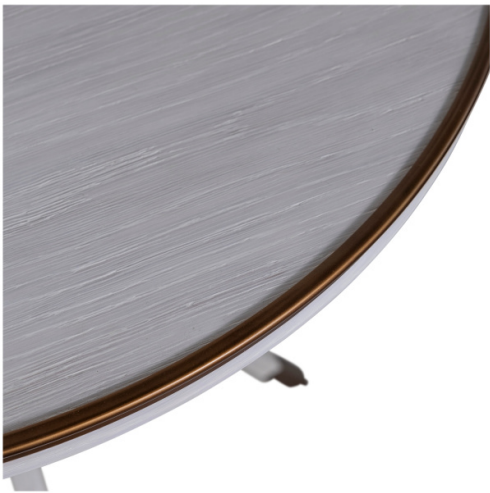

ATLANTIS SIDE TABLE WITH BRASS BORDER

Finish Options: Country White Oak with Brass Border or Dark Walnut with Brass Border

Dimensions: 28"Dia x 28"H

SKU: N/A

VARIATIONS

Stock Status	Stock Quantity	Atlantis Side
6 in stock (can be backordered)	6	Dark Walnut with Brass Border
Please call for availability	0	Country White Oak with Brass Border