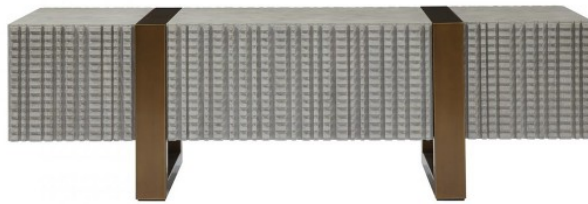

BANDINI BENCH

Lodon Grey Fog with Aged Brass banding

SKU: BANDI.BN.LGF | **Categories:** [Bandini](#), [Benches and Ottomans](#), [Furniture](#), [Seating](#), [Seating — Quick Ship](#)