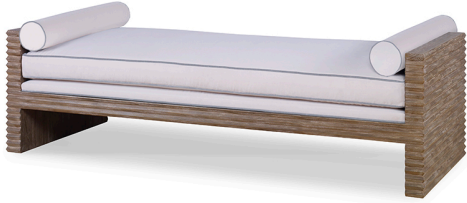

BELMONT DAY BED

Rustic moderne upholstered bed reveals key signature details of the Belmont Collection. Corrugated carvings detail the entire bed frame, hand-distressed to achieve the coveted weathered look unique to each piece. Two finishes and a variety of upholstery options, including COM, offer a world of options. Customisation is also available.

Frame Finishes: Rustic Grey Pine or White Rustic Pine

Textile Options: COM -OR- Mr Brown Linen's, Velvet's

Upholstery Options: Nail heads, Buttons, Contrast Welt, COL, COM etc: 10%-20% upcharge Buttons and Contrast Welt or Nail heads must be specified. Not all options are available on every style of frame, please call for details

Dimensions:

Overall 78"W x 32"D x 23"H

SKU: N/A

VARIATIONS

Stock Status	Stock Quantity	Belmont Finishes
1 in stock (can be backordered)	1	Rustic Grey Pine Frame
1 in stock (can be backordered)	1	White Rustic Pine Frame