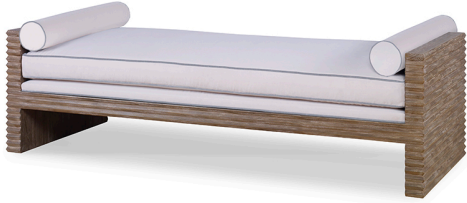

BELMONT DAY BED

Rustic moderne upholstered bed reveals key signature details of the Belmont Collection. Corrugated carvings detail the entire bed frame, hand-distressed to achieve the coveted weathered look unique to each piece. Two finishes and a variety of upholstery options, including COM, offer a world of options. Customisation is also available.

Frame Finishes: Rustic Grey Pine or White Rustic Pine

Textile Options: COM -OR- Mr Brown Linen's, Velvet's

Upholstery Options: Nail heads, Buttons, Contrast Welt, COL etc: 10%-20% upcharge Buttons and Contrast Welt or Nail heads must be specified. Not all options are available on every style of frame, please call for details

Dimensions:

Overall 78"W x 32"D x 23"H

SKU: N/A

VARIATIONS

Stock Status	Stock Quantity	Belmont Finishes
1 in stock (can be backordered)	1	Rustic Grey Pine Frame
2 in stock (can be backordered)	2	White Rustic Pine Frame