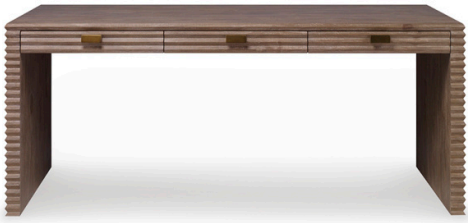

BELMONT DESK, LARGE

A beautiful, well-wrought desk to inspire creativity and work flow. The simple Parsons-inspired shape is profiled with corrugated zigzag carvings, a signature of the Belmont Collection. Lovely and textural. Thoughtful storage space in three drawers with understated pulls.

Finishes: White Rustic Pine or Rustic Grey Pine

Dimensions:

Overall: W72 x D34 x H30.5

Chair Clearance: W67 x D34 x H25.75

3 Drawers Exterior: W22.5 x H3.5

Interior: W20 x D14.5 x H2.5

SKU: BELMO.DS.LRG

VARIATIONS