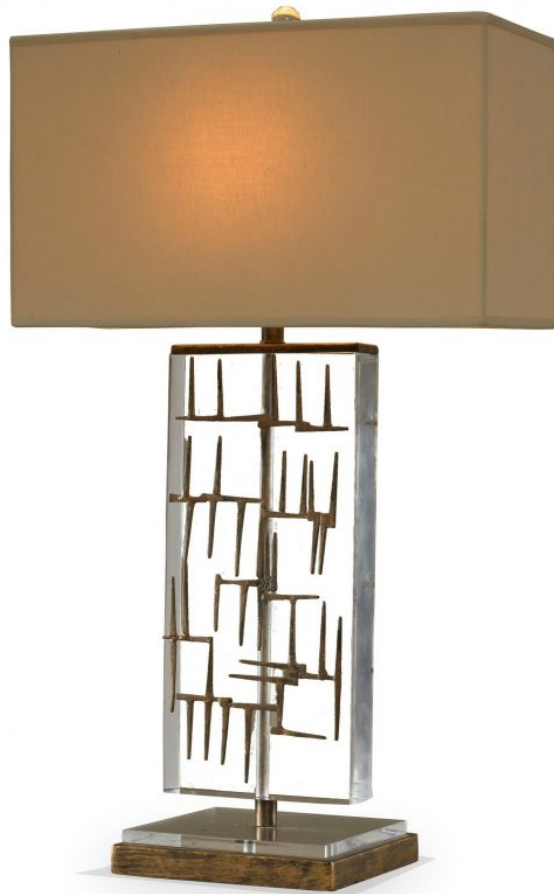

BRUNO TABLE LAMP

Inspired by the style of Brancusi, our Bruno lamp features a rectangular Lucite body with striking gold fretwork details.

Each piece is finished by hand by artisans and is unique.
Finishes: Lucite with Aged Gold Sculptural Detail and Base

Dimensions:

Overall: H28.5

Base: W8 x D7 x H19

Shade Information:

Natural Linen

W17 x D8 x H10 ? Rectangle

Brass Spider, Harp, & Finial

Bulb Specifications:
1 - 3-Way Edison Base Bulb
3-Way Sockets
50/100/150 Watt
Minimum of 2

SKU: BRUNOTLLUAGG | **Categories:** [Lighting](#), [Table Lamps](#)