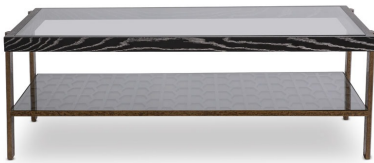

CAMBRIDGE COFFEE TABLE

Finish Options: Black Grained Ash or White Smooth Gesso

Dimensions: 51W x 31D x 18H
Shelf Height 7.5H

SKU: CAMBR.CF

VARIATIONS

Stock Status	Stock Quantity	Finishes
6 in stock (can be backordered)	6	White Smooth Gesso
1 in stock (can be backordered)	1	Black Grained Ash