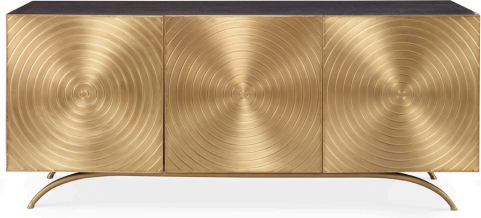

**CLAUDIO CABINET**

Finish: Dark Walnut with Aged Brass Doors and Cardinal Red Faux Suede Interior Lining

Dimensions: 71.5"W x 22"D x 31"H

**SKU:** CLAUD.CBL.DWN.ABS