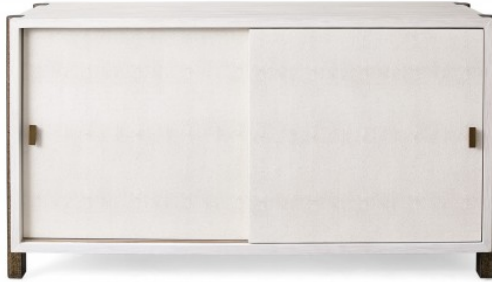

CLYDE LOW CABINET

White Rustic Pine finish on the outer portion of the cabinet. Linen Shagreen door fronts with Dirty Cuban Gold details.

Dimensions: W39 1/4 x D19 3/4 x H31

SKU: CLYDE.CBL.WRP.FS27 | **Categories:** [Cabinets](#), [Furniture](#), [Low Cabinets](#), [New](#)