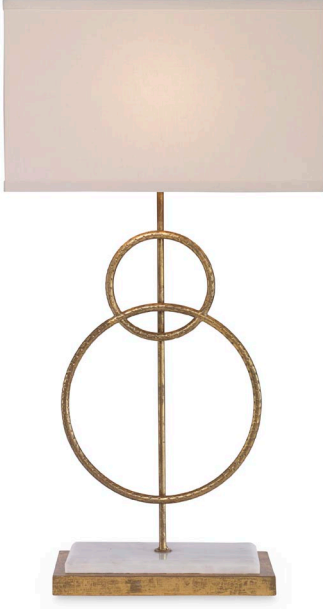

**COVENTRY TABLE LAMP**

Each lamp is made by hand by artisans and will vary in color.

Finish: Hammered Aurelius Gold

Dimensions:

Overall: H31

W12 x D7 x H22

Shade Dimensions:

W17 x D8 x H10 - Rectangular

Brass Spider

Bulb Specifications:

1 - 3-Way Edison Base Bulb

3-Way Sockets

50/100/150 Watt

**SKU:** COVEN.TL.HARG