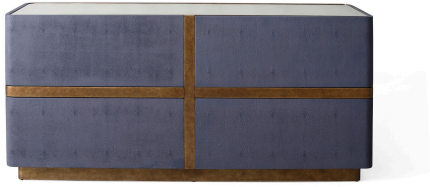

CROSBY 4 DRAWER CHEST/ SIDEBOARD

Crosby 4 Drawer Chest/ Sideboard
Light Aztec Gold banding with Aged Mirror top and Navy
Shagreen body

Dimensions: 71"W x 19.5"D x 31.5"H

SKU: CROSB.4CH.LAZG.NAV