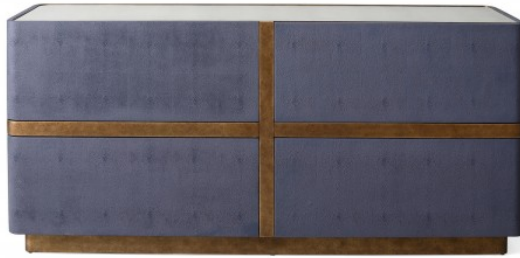

CROSBY 4 DRAWER CHEST/ SIDEBOARD

Crosby 4 Drawer Chest/ Sideboard
Light Aztec Gold banding with Aged Mirror top and Navy Shagreen body

Dimensions: 71"W x 19.5"D x 31.5"H

SKU: CROSB.4CH.LAZG.NAV | **Categories:** [Chests](#), [Chests & Bedsides](#), [Quick Ship — Chests & Bedsides](#)