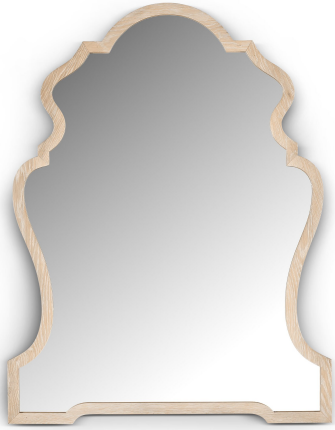

**FERDINAND MIRROR**

Finish Options: Washed Quarter Oak or Whale Bone Shagreen

Dimensions: 33.5"W x 1"D x 43.25"H

1" framing around mirror

**SKU:** FERDI.MI

**VARIATIONS**

<b>Stock Status</b>	<b>Stock Quantity</b>	<b>Finishes</b>
Please call for availability	0	Whale Bone Shagreen
Please call for availability	0	Washed Quarter Oak