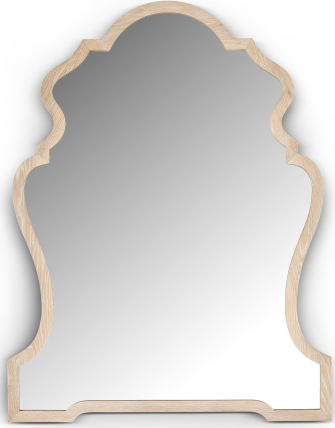

FERDINAND MIRROR

Finish Options: Washed Quarter Oak or Whale Bone Shagreen

Dimensions: 33.5"W x 1"D x 43.25"H

1" framing around mirror

SKU: FERDI.MI

VARIATIONS

Stock Status	Stock Quantity	Finishes
Please call for availability	0	Whale Bone Shagreen
Please call for availability	0	Washed Quarter Oak