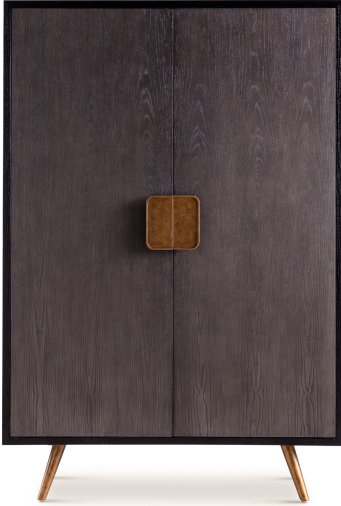

**LENOX TALL CABINET**

Dimensions: 45"W x 25.75"D x 66.75"H

4 adjustable shelves

Interiors Lighting

Finish Options:

Black Grained Ash Frame with Charcoal Black Ash Drawer  
Fronts OR Smooth White Gesso Frame with Smooth White  
Oak Drawer Fronts

**SKU:** LENO.CBT

**VARIATIONS**

<b>Stock Status</b>	<b>Stock Quantity</b>	<b>Finishes</b>
10 in stock (can be backordered)	10	Black Grained Ash
11 in stock (can be backordered)	11	White Smooth Gesso