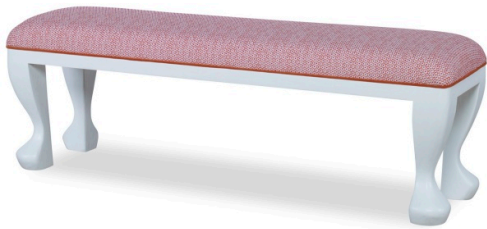

PABLO BENCH, LARGE

Finishes: White Smooth Gesso Frame

Textile Options: COM -OR- Mr Brown Linen's or Velvet's

Dimensions: 55W x 15.75D x 19H

COM 2.5 yards

Options: Nail heads, Buttons, Contrast Welt, COL, COM etc:
10%-20% upcharge

Buttons and Contrast Welt or Nail heads must be specified.
Not all options are available on every style of frame, please
call for details

SKU: PABLO.BN.LRG

VARIATIONS

Stock Status	Stock Quantity	Wolfgang Upholstery Frame
1 in stock (can be backordered)	1	White Smooth Gesso Frame