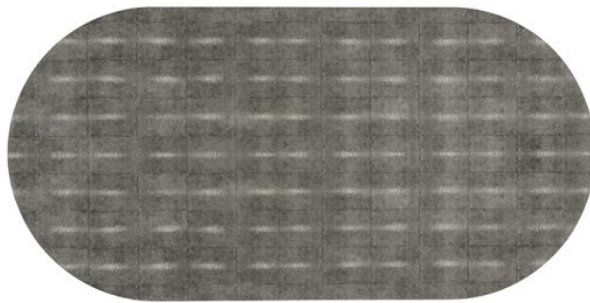

RACETRACK OVAL DINING TABLE TOP, 8X4

Racetrack Oval Dining Table Top, 8x4

Finish options as follows:

Dark Walnut

Honed Carrara Marble

White Smooth Gesso

Antique White Smooth Gesso

Espresso Shagreen

Storm Shagreen

SKU: DINING.TOP.ROVAL | **Category:** [Dining Tables](#)