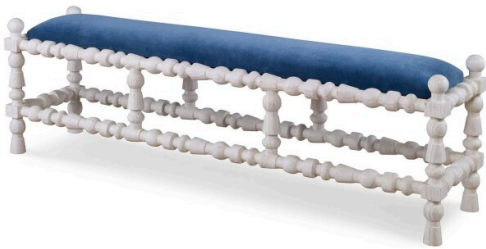

ST. TROPEZ BENCH

Finishes: White Smooth Gesso, Rustic Grey Pine or White Rustic Pine

Textile Options: COM -OR- Mr Brown Linen's, Velvet's, & High Performance Fabrics

Options: Nail heads, Buttons, Contrast Welt, COL, COM etc: 10%-20% upcharge

Buttons and Contrast Welt or Nail heads must be specified. Not all options are available on every style of frame, please call for details Dimensions: Queen:

Overall: W60 x D17.5 x H18

COM 2 yards

SKU: STTROP.BN

VARIATIONS

Stock Status	Stock Quantity	St. Tropez Bed Pine Finishes
4 in stock (can be backordered)	4	Rustic Grey Pine
5 in stock (can be backordered)	5	White Rustic Pine
4 in stock (can be backordered)	4	White Smooth Gesso