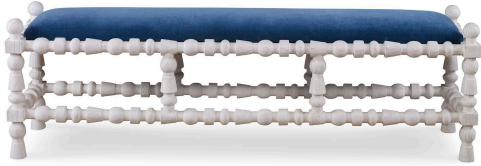

ST. TROPEZ BENCH

Finishes: White Smooth Gesso, Rustic Grey Pine or White Rustic Pine

Textile Options: COM -OR- Mr Brown Linen's, Velvet's, & High Performance Fabrics

Options: Nail heads, Buttons, Contrast Welt, COL, COM etc: 10%-20% upcharge

Buttons and Contrast Welt or Nail heads must be specified. Not all options are available on every style of frame, please call for details Dimensions: Queen:

Overall: W60 x D17.5 x H18

COM 2 yards

SKU: STTROP.BN