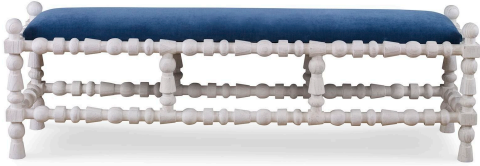

**ST. TROPEZ BENCH**

Finishes: White Smooth Gesso, Rustic Grey Pine or White Rustic Pine

Textile Options: COM -OR- Mr Brown Linen's, Velvet's, & High Performance Fabrics

Options: Nail heads, Buttons, Contrast Welt, COL, COM etc: 10%-20% upcharge

Buttons and Contrast Welt or Nail heads must be specified. Not all options are available on every style of frame, please call for details Dimensions: Queen:

Overall: W60 x D17.5 x H18

COM 2 yards

**SKU:** STTROP.BN

**VARIATIONS**

<b>Stock Status</b>	<b>Stock Quantity</b>	<b>St. Tropez Bed Pine Finishes</b>
2 in stock (can be backordered)	2	Rustic Grey Pine
5 in stock (can be backordered)	5	White Rustic Pine
Please call for availability	0	White Smooth Gesso