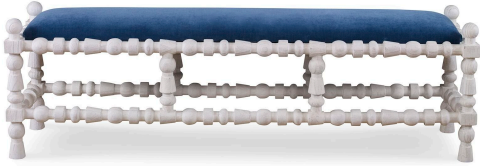

ST. TROPEZ BENCH

Finishes: White Smooth Gesso, Rustic Grey Pine or White Rustic Pine

Textile Options: COM -OR- Mr Brown Linen's, Velvet's, & High Performance Fabrics

Options: Nail heads, Buttons, Contrast Welt, COL, COM etc: 10%-20% upcharge

Buttons and Contrast Welt or Nail heads must be specified. Not all options are available on every style of frame, please call for details Dimensions: Queen:

Overall: W60 x D17.5 x H18

COM 2 yards

SKU: STTROP.BN