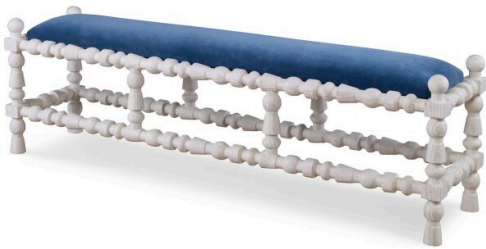

**ST. TROPEZ BENCH**

Finishes: White Smooth Gesso, Rustic Grey Pine or White Rustic Pine

Textile Options: COM -OR- Mr Brown Linen's, Velvet's, & High Performance Fabrics

Options: Nail heads, Buttons, Contrast Welt, COL, COM etc: 10%-20% upcharge

Buttons and Contrast Welt or Nail heads must be specified. Not all options are available on every style of frame, please call for details Dimensions: Queen:

Overall: W60 x D17.5 x H18

COM 2 yards

**SKU:** STTROP.BN

**VARIATIONS**

<b>Stock Status</b>	<b>Stock Quantity</b>	<b>St. Tropez Bed Pine Finishes</b>
2 in stock (can be backordered)	2	Rustic Grey Pine
5 in stock (can be backordered)	5	White Rustic Pine
Please call for availability	0	White Smooth Gesso