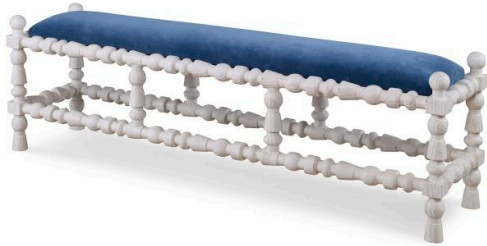

ST. TROPEZ BENCH

Finishes: White Smooth Gesso, Rustic Grey Pine or White Rustic Pine

Textile Options: COM -OR- Mr Brown Linen's, Velvet's, & High Performance Fabrics

Options: Nail heads, Buttons, Contrast Welt, COL, COM etc: 10%-20% upcharge

Buttons and Contrast Welt or Nail heads must be specified. Not all options are available on every style of frame, please call for details Dimensions: Queen:

Overall: W60 x D17.5 x H18

COM 2 yards

SKU: STTROP.BN

VARIATIONS

Stock Status	Stock Quantity	St. Tropez Bed Pine Finishes
3 in stock (can be backordered)	3	Rustic Grey Pine
7 in stock (can be backordered)	7	White Rustic Pine
1 in stock (can be backordered)	1	White Smooth Gesso