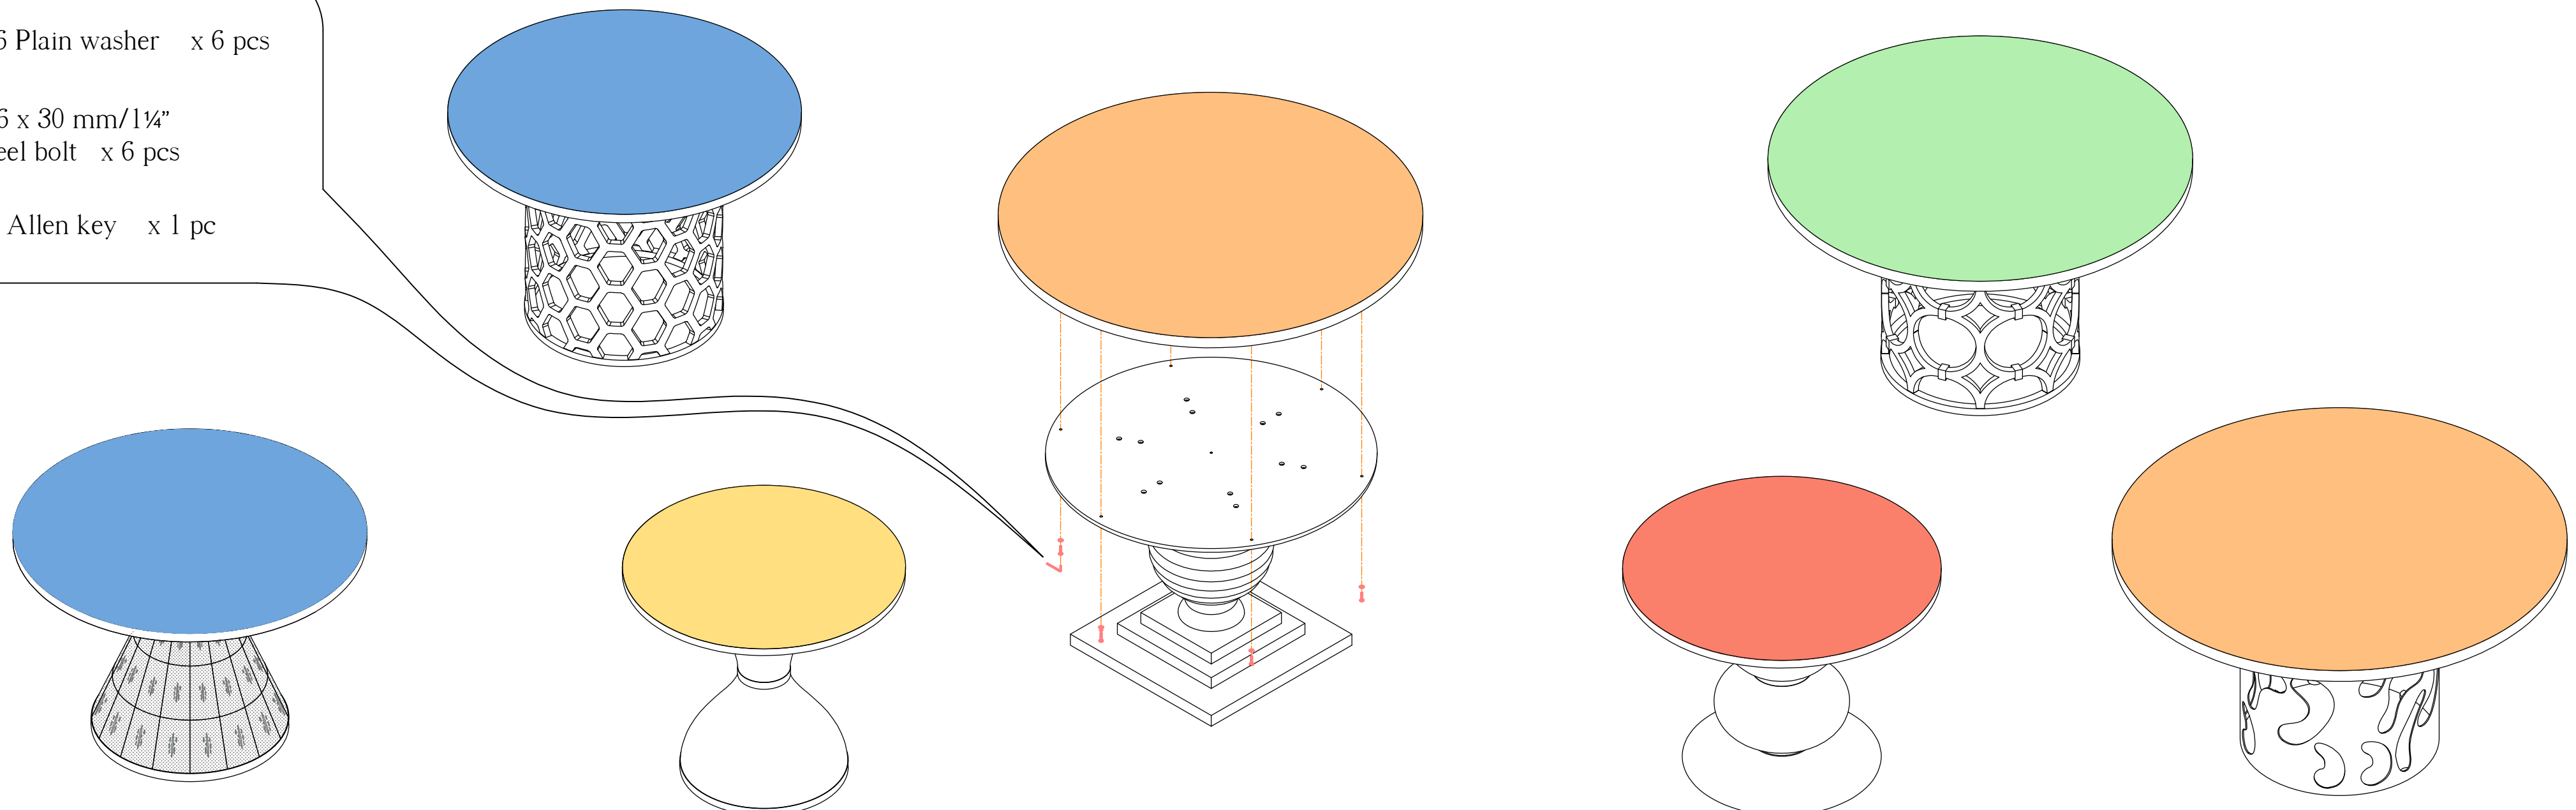

MR. BROWN L O N D O N

Mr. Brown table tops and bases offer a wide choice of shapes, sizes and finishes. The tables below show all the possible combinations of bases and tops. Any combination of top and base is easily assembled with a small number of fixings and the appropriate tool supplied by us; all holes are pre-drilled. The Sub-top is fastened to the base from above, using the hardware provided. The chosen top is then attached to the Sub-top from below using the hardware provided. A small center stud will locate Sub-top and Top together, making all screw holes easily aligned.

SUB-TOPS
POSITION OF BOLTS
FOR DIFFERENT TOPS

TOPS

Antique White Gesso
Aged Graphite Gesso
Mellow Pine
Country White Oak
Rustic Oak
White Rustic Pine
Faux Shagreen
Dark Walnut
Stone

72"

Stone

60" (1524 mm)

54"

Antique White Gesso
Aged Graphite Gesso
Mellow Pine
Country White Oak
Rustic Oak
White Rustic Pine
Faux Shagreen
Dark Walnut
Stone

48"

HARDWARE FOR FIXING TOP

- M6 Plain washer x 6 pcs
- M6 x 30 mm / 1 1/4" Steel bolt x 6 pcs
- M4 Allen key x 1 pc