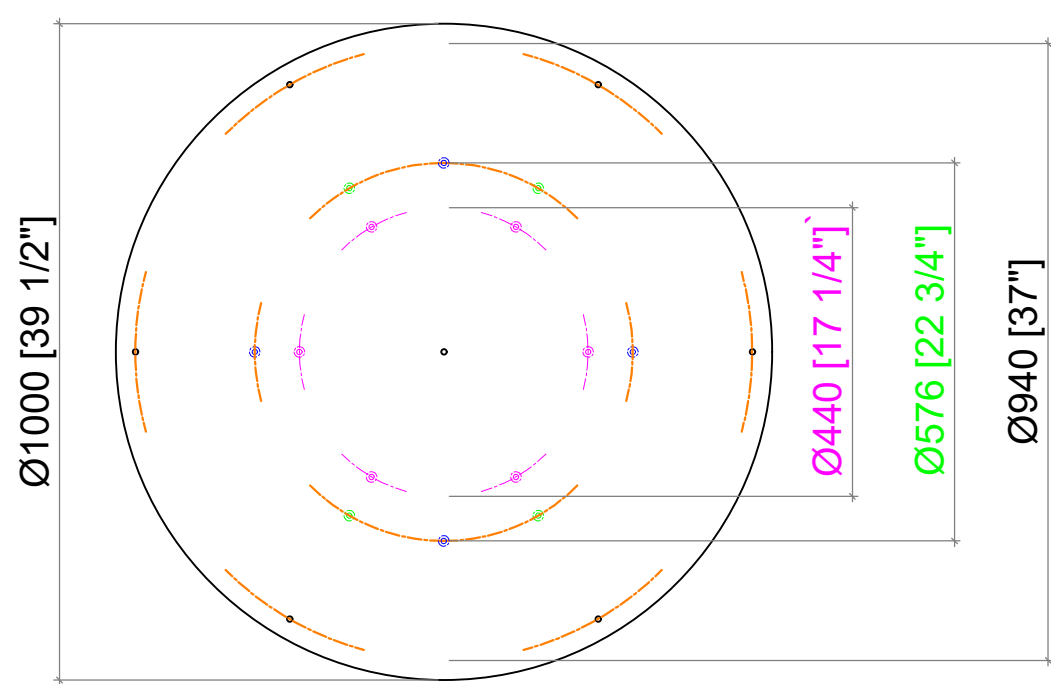

MR. BROWN L O N D O N

Mr. Brown table tops and bases offer a wide choice of shapes, sizes and finishes. The tables below show all the possible combinations of bases and tops. Any combination of top and base is easily assembled with a small number of fixings and the appropriate tool supplied by us; all holes are pre-drilled. The Sub-top is fastened to the base from above, using the hardware provided. The chosen top is then attached to the Sub-top from below using the hardware provided. A small center stud will locate Sub-top and Top together, making all screw holes easily aligned.

	BELMONDO Large base	BELMONDO Standard base	KENT	PARROT Large base	PARROT Small base	MISTY	WOLFGANG	ANGELINE Wood base	ANGELINE Metal base	SAN MARINO	ATLANTIS 'Wood' base	ATLANTIS Metal base
AVAILABLE WITH WITH TOPS	72" 59" 54" 48"	-- 59" 54" 48"	72" 59" 54" 48"	? 59" 54" 48"	? 59" 54" 48"	72" 59" 54" 48"	72" 59" 54" 48"	-- 59" 54" 48"	72" 59" 54" 48"	72" 59" 54" 48"	72" 59" 54" 48"	72" 59" 54" 48"
AVAILABLE WITH STONE TOPS	-- 60" 54" 48"	-- -- 54" 48"	-- -- -- 48"	72" 60" 54" 48"	72" 60" 54" 48"	-- -- 54" 48"	72" 60" 54" 48"	-- 60" 54" 48"	72" 60" 54" 48"	72" -- 54" 48"	-- -- 54" 48"	-- -- 54" 48"

SUB-TOPS
POSITION OF BOLTS
FOR DIFFERENT TOPS