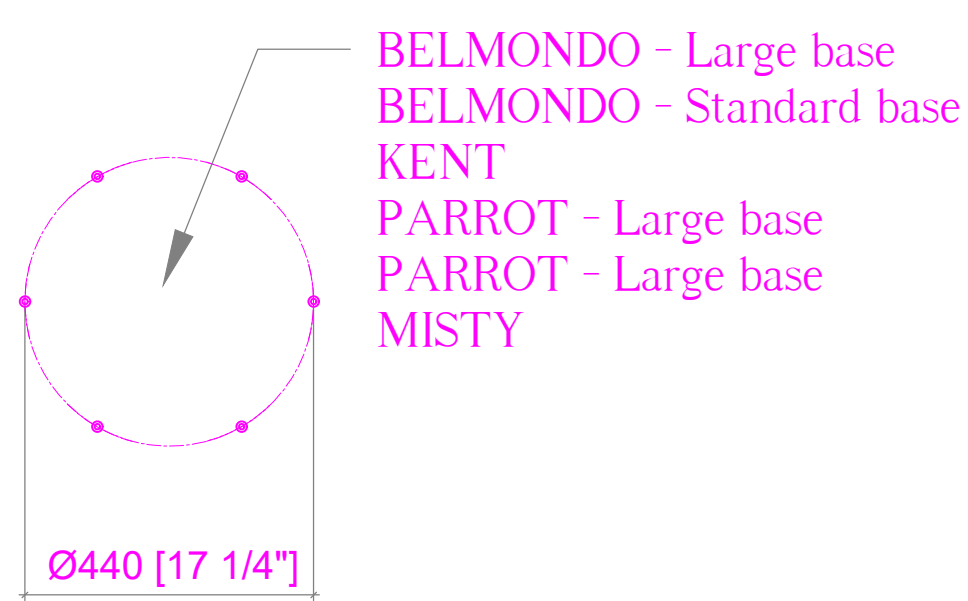

MR. BROWN L O N D O N

Mr. Brown table tops and bases offer a wide choice of shapes, sizes and finishes. The tables below show all the possible combinations of bases and tops. Any combination of top and base is easily assembled with a small number of fixings and the appropriate tool supplied by us; all holes are pre-drilled. The Sub-top is fastened to the base from above, using the hardware provided. The chosen top is then attached to the Sub-top from below using the hardware provided. A small center stud will locate Sub-top and Top together, making all screw holes easily aligned.

	BELMONDO Large base	BELMONDO Standard base	KENT	PARROT Large base	PARROT Small base	MISTY	WOLFGANG	ANGELINE Wood base	ANGELINE Metal base	SAN MARINO	ATLANTIS 'Wood' base	ATLANTIS Metal base
AVAILABLE WITH WITH TOPS	72" 59" 54" 48"	-- 59" 54" 48"	72" 59" 54" 48"	? 59" 54" 48"	? 59" 54" 48"	72" 59" 54" 48"	72" 59" 54" 48"	-- 59" 54" 48"	72" 59" 54" 48"	72" 59" 54" 48"	72" 59" 54" 48"	72" 59" 54" 48"
AVAILABLE WITH STONE TOPS	-- 60" 54" 48"	-- -- 54" 48"	-- -- -- 48"	72" 60" 54" 48"	72" 60" 54" 48"	-- -- 54" 48"	72" 60" 54" 48"	-- 60" 54" 48"	72" 60" 54" 48"	72" -- 54" 48"	-- -- 54" 48"	-- -- 54" 48"

SUB-TOPS
POSITION OF BOLTS
FOR DIFFERENT TOPS

TOPS

Antique White Gesso
Aged Graphite Gesso
Mellow Pine
Country White Oak
Rustic Oak
White Rustic Pine
Faux Shagreen
Dark Walnut
Stone

72"

Stone

60" (1524 mm)

54"

Antique White Gesso
Aged Graphite Gesso
Mellow Pine
Country White Oak
Rustic Oak
White Rustic Pine
Faux Shagreen
Dark Walnut
Stone

48"

HARDWARE FOR FIXING TOP

- M6 Plain washer x 6 pcs
- M6 x 30 mm / 1 1/4" Steel bolt x 6 pcs
- M4 Allen key x 1 pc