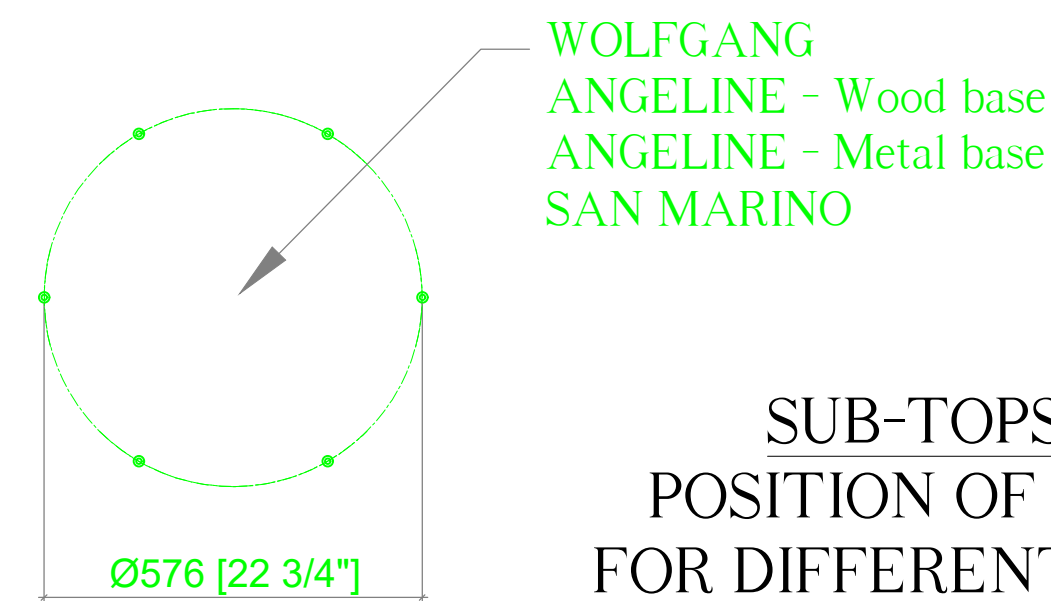

MR. BROWN L O N D O N

Mr. Brown table tops and bases offer a wide choice of shapes, sizes and finishes. The tables below show all the possible combinations of bases and tops. Any combination of top and base is easily assembled with a small number of fixings and the appropriate tool supplied by us; all holes are pre-drilled. The Sub-top is fastened to the base from above, using the hardware provided. The chosen top is then attached to the Sub-top from below using the hardware provided. A small center stud will locate Sub-top and Top together, making all screw holes easily aligned.

	BELMONDO Large base	BELMONDO Standard base	KENT	PARROT Large base	PARROT Small base	MISTY	WOLFGANG	ANGELINE Wood base	ANGELINE Metal base	SAN MARINO	ATLANTIS 'Wood' base	ATLANTIS Metal base
AVAILABLE WITH WITH TOPS	72" 59" 54" 48"	-- 59" 54" 48"	72" 59" 54" 48"	? 59" 54" 48"	? 59" 54" 48"	72" 59" 54" 48"	72" 59" 54" 48"	-- 59" 54" 48"	72" 59" 54" 48"	72" 59" 54" 48"	72" 59" 54" 48"	72" 59" 54" 48"
AVAILABLE WITH STONE TOPS	-- 60" 54" 48"	-- -- 54" 48"	-- -- -- 48"	72" 60" 54" 48"	72" 60" 54" 48"	-- -- 54" 48"	72" 60" 54" 48"	-- 60" 54" 48"	72" 60" 54" 48"	72" -- 54" 48"	-- -- 54" 48"	-- -- 54" 48"

SUB-TOPS
POSITION OF BOLTS
FOR DIFFERENT TOPS