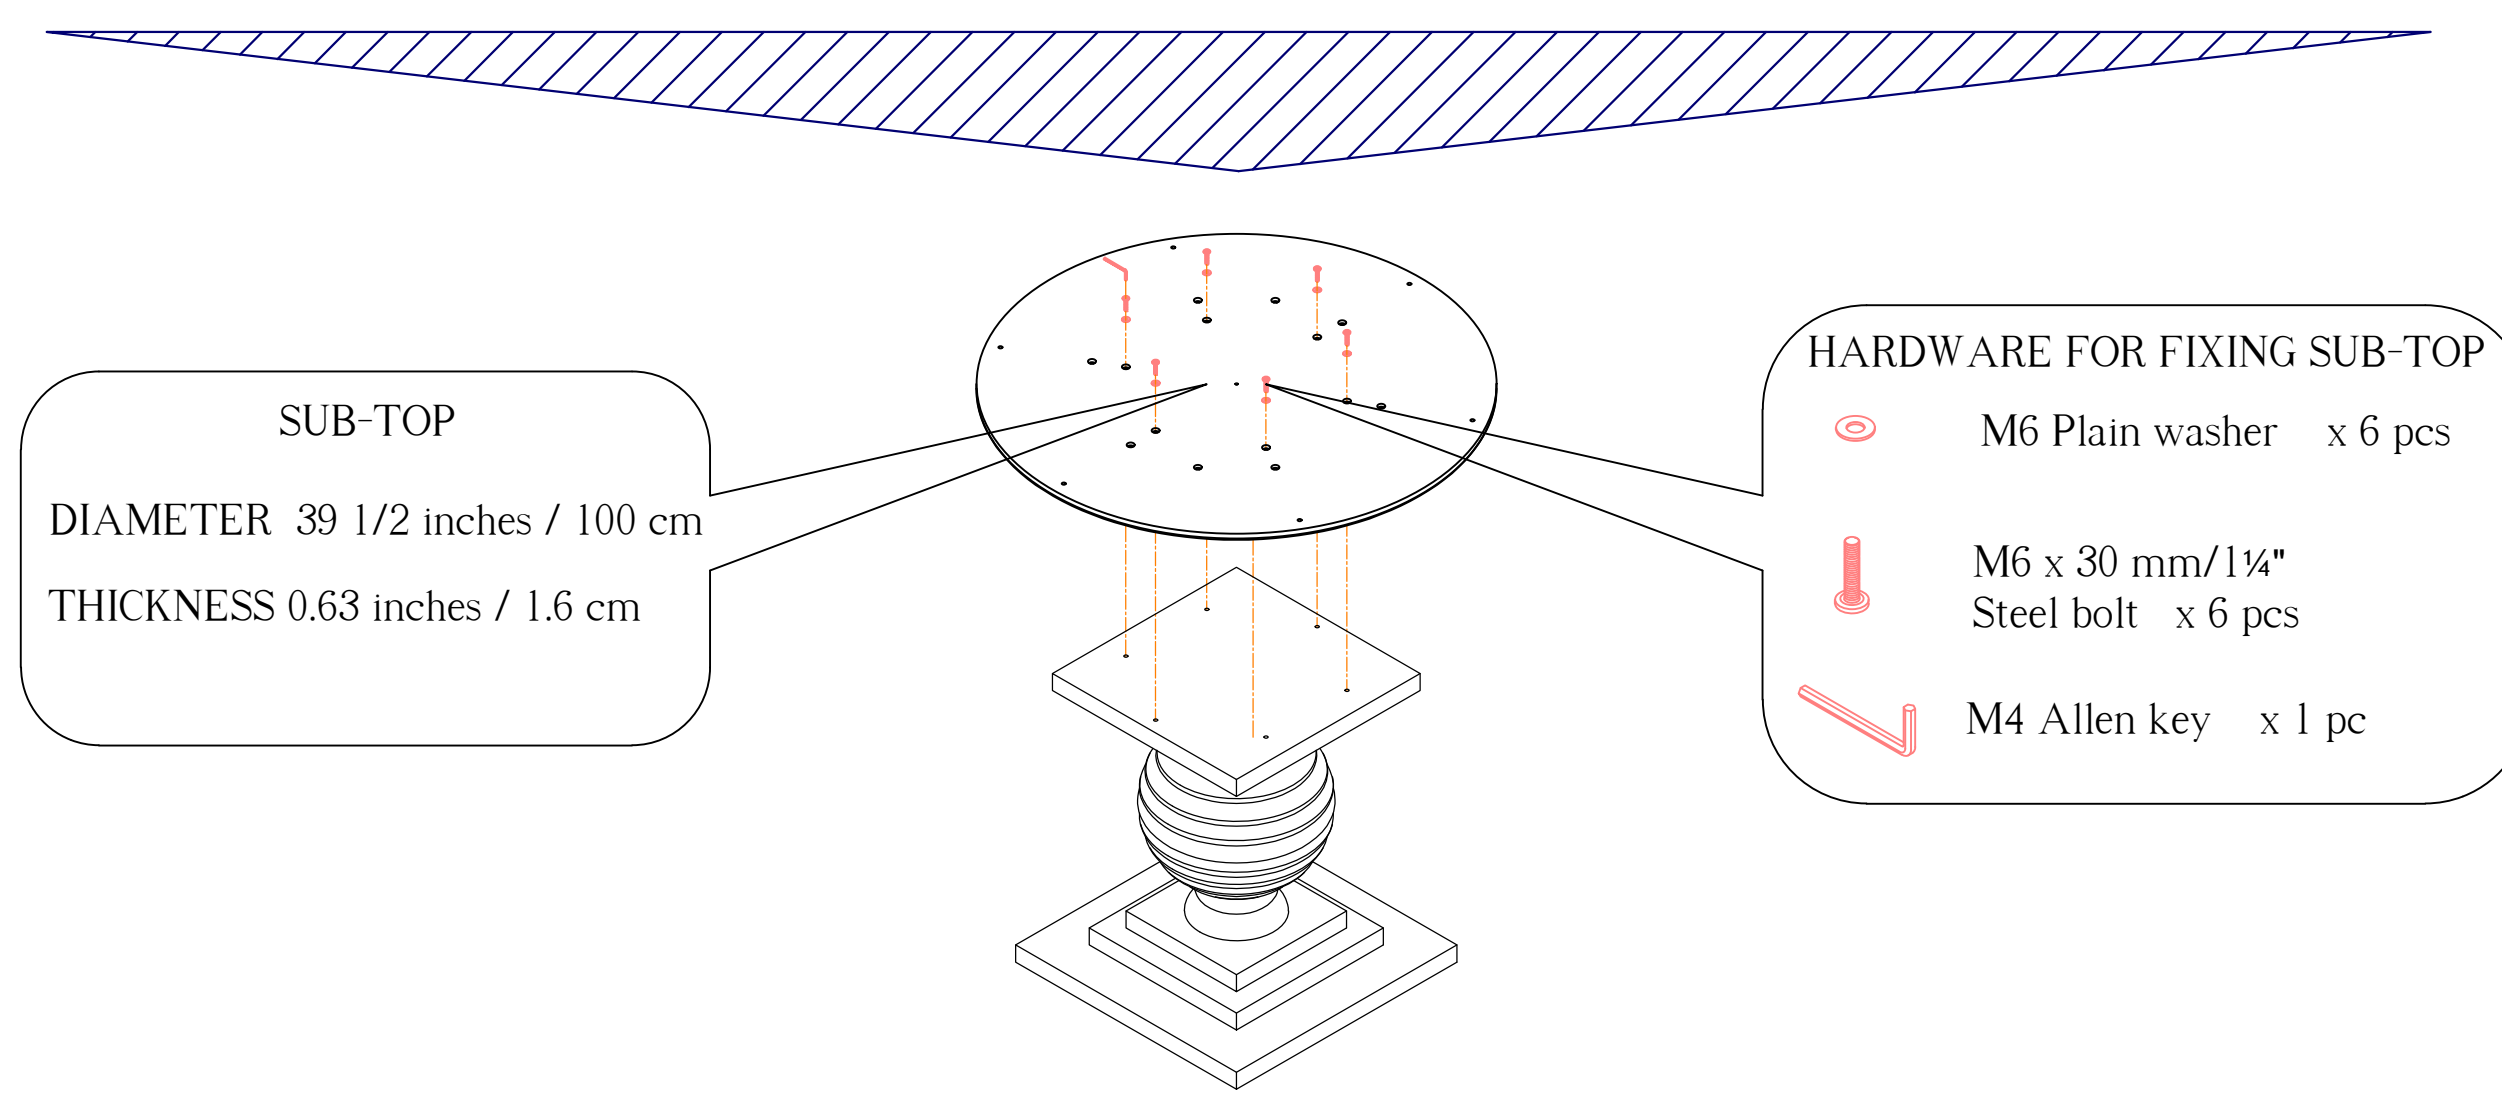

MR. BROWN L O N D O N

Mr. Brown table tops and bases offer a wide choice of shapes, sizes and finishes. The tables below show all the possible combinations of bases and tops. Any combination of top and base is easily assembled with a small number of fixings and the appropriate tool supplied by us; all holes are pre-drilled. The Sub-top is fastened to the base from above, using the hardware provided. The chosen top is then attached to the Sub-top from below using the hardware provided. A small center stud will locate Sub-top and Top together, making all screw holes easily aligned.

	BELMONDO Large base	BELMONDO Standard base	KENT	PARROT Large base	PARROT Small base	MISTY	WOLFGANG	ANGELINE Wood base	ANGELINE Metal base	SAN MARINO	ATLANTIS 'Wood' base	ATLANTIS Metal base
AVAILABLE WITH WITH TOPS	72" 59" 54" 48"	-- 59" 54" 48"	72" 59" 54" 48"	? 59" 54" 48"	? 59" 54" 48"	72" 59" 54" 48"	72" 59" 54" 48"	-- 59" 54" 48"	72" 59" 54" 48"	72" 59" 54" 48"	72" 59" 54" 48"	72" 59" 54" 48"
AVAILABLE WITH STONE TOPS	-- 60" 54" 48"	-- -- 54" 48"	-- -- -- 48"	72" 60" 54" 48"	72" 60" 54" 48"	-- -- 54" 48"	72" 60" 54" 48"	-- 60" 54" 48"	72" 60" 54" 48"	72" -- 54" 48"	-- -- 54" 48"	-- -- 54" 48"

SUB-TOPS
POSITION OF BOLTS
FOR DIFFERENT TOPS